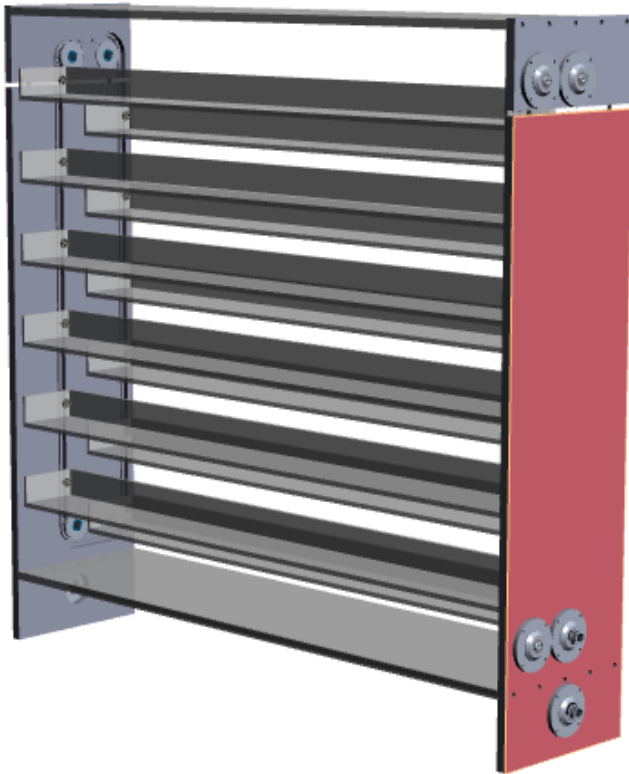

Via Madama Cristina, 117 10126 Torino

Phone: +39.011.6504655 ; 011.6690478

Email: mail@adeglas.it

Website: www.adeglas.it

PLEXIMAG

The movement & the exhibition

PRODUCT DESCRIPTION

This is the ultimate state of the art frontier in Plexiglas Exhibitors. If you want to show your products and distinguish your company from all the others please add movement .

Pleximag is a machine in which a series of shelves are arranged all along 2 chains, one for each side. The movement is vertical and the shelves stay always in a horizontal position for optimum exposure of your products.

The solution is completely transparent because it is made all in acrylic material and it is customizable, both in terms of size, shape, color and number of shelves with integrated lighting and start&stop options.